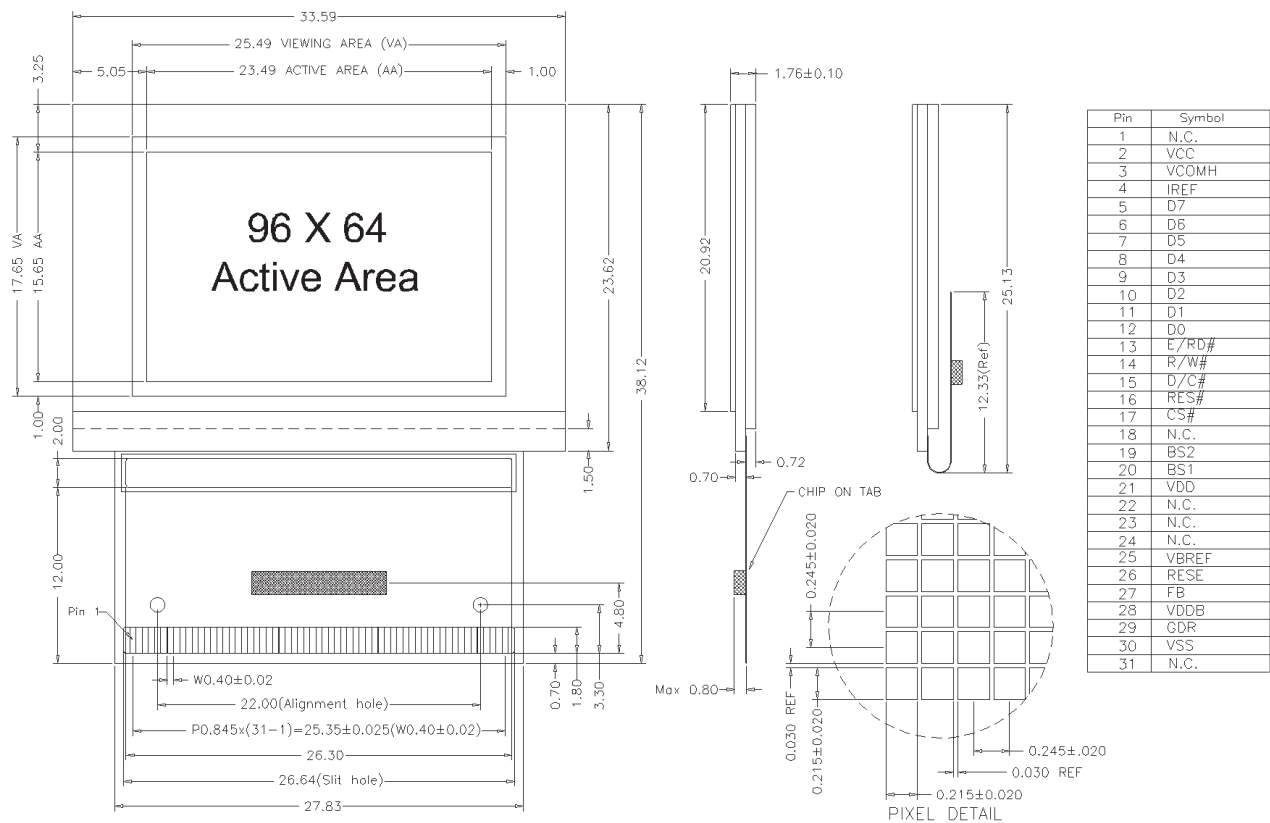

OLED DISPLAY SOLUTIONS

Pictiva™ 1.1-inch 96x64 OLED display

OS096064Px11MxxB10

Features

- Long-life OLED: up to 40K hrs lifetime to 50% luminance
- RoHS Compliant
- 4 color options
- High brightness, Fast response
- High-contrast, 180° viewing angle
- Ultra-thin structure
- Low power consumption

Specifications

Display Format	96 Columns x 64 Rows				
Diagonal	1.1 inch				
Pixel Pitch	0.245 mm x 0.245 mm				
Color, Luminance & Lifetime	Color On Demand	CIE x	CIE y	cd/m ²	Lifetime hrs, 25°C
	Elegance Yellow	0.46	0.54	100/200*	40K/10K*
	Lime Green	0.37	0.62	100	10K
	Tiger Orange	0.63	0.37	60	10K
	Galaxy White	0.25	0.25	35	TBA
Grayscale	1 or 4 bit				
Active Area	23.49 (W) X 15.65 (H) mm				
Module Size	33.59 (W) X 38.12 (H) X 1.72 (T) mm				
Viewing Angle	180°				
Contrast Ratio	2000:1 dark ambient				
Temperature	-30°C to +70°C Operating				
Voltage	2.4V – 3.5V (Logic) 12V – 13V (OLED Supply)				
Power	0.05 mW (Sleep Mode)				
Interface	Parallel or Serial, TAB interconnect				
Driver	SSD1303/SDD0323 on TAB				
Weight	2.95g nominal				

* High Brightness Mode

Mechanical Dimensions and Pin Description

Ordering Information

Part Number	Order Number	Description
1-bit		
OS096064PN11MY0B10	Q65110A3348	Pictiva™ 1.1 inch 96x64 OLED Display, Elegance Yellow
OS096064PN11MG1B10	Q65110A4052	Pictiva™ 1.1 inch 96x64 OLED Display, Lime Green
OS096064PN11MO1B10	Q65110A4053	Pictiva™ 1.1 inch 96x64 OLED Display, Tiger Orange
OS096064PN11MW1B10	Q65110A4163	Pictiva™ 1.1 inch 96x64 OLED Display, Galaxy White
4-bit		
OS096064PK11MY0B10	Q65110A4054	Pictiva™ 1.1 inch 96x64 OLED Display, Elegance Yellow
OS096064PK11MG1B10	Q65110A4585	Pictiva™ 1.1 inch 96x64 OLED Display, Lime Green
OS096064PK11MO1B10	Q65110A4586	Pictiva™ 1.1 inch 96x64 OLED Display, Tiger Orange
OS096064PK11MW1B10	Q65110A4701	Pictiva™ 1.1 inch 96x64 OLED Display, Galaxy White