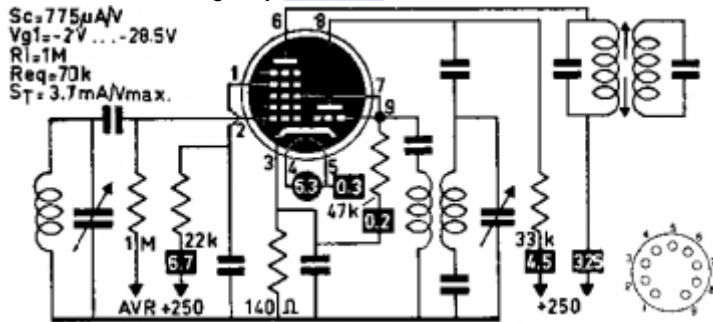

ECH81

Country: Europe **Brand:** [Common tube type Europe](#) **Tube ID =** 375
Tube type: Triode-Heptode Frequency converter Controlling (mu)

[previous](#) | [next](#)

Name **ECH81 = 6AJ8 = 6i1p = X719 = 6C12**
similar Tubes [ECH8000](#) (can normally be replaced (small differ.)) [XCH81](#) (Heater different)
First Series **1952** Tube leaflet collection E.Erb Analysis by original leaflets
First Source (s) Apr.1952 : Telefunken-Röhrenmitteilungen TRM524
Predecessor Tubes [ECH42](#) [ECH43](#) [ECH171](#)

Base Noval, B9A
Was used by Radio/TV-reception etc.
Filament Heating: Indirect heating / If: 0.3 / Uf 6.3 /
Tube prices 0 Tube prices (visible for members only)

This tube was brought by [Ernst Erb](#).